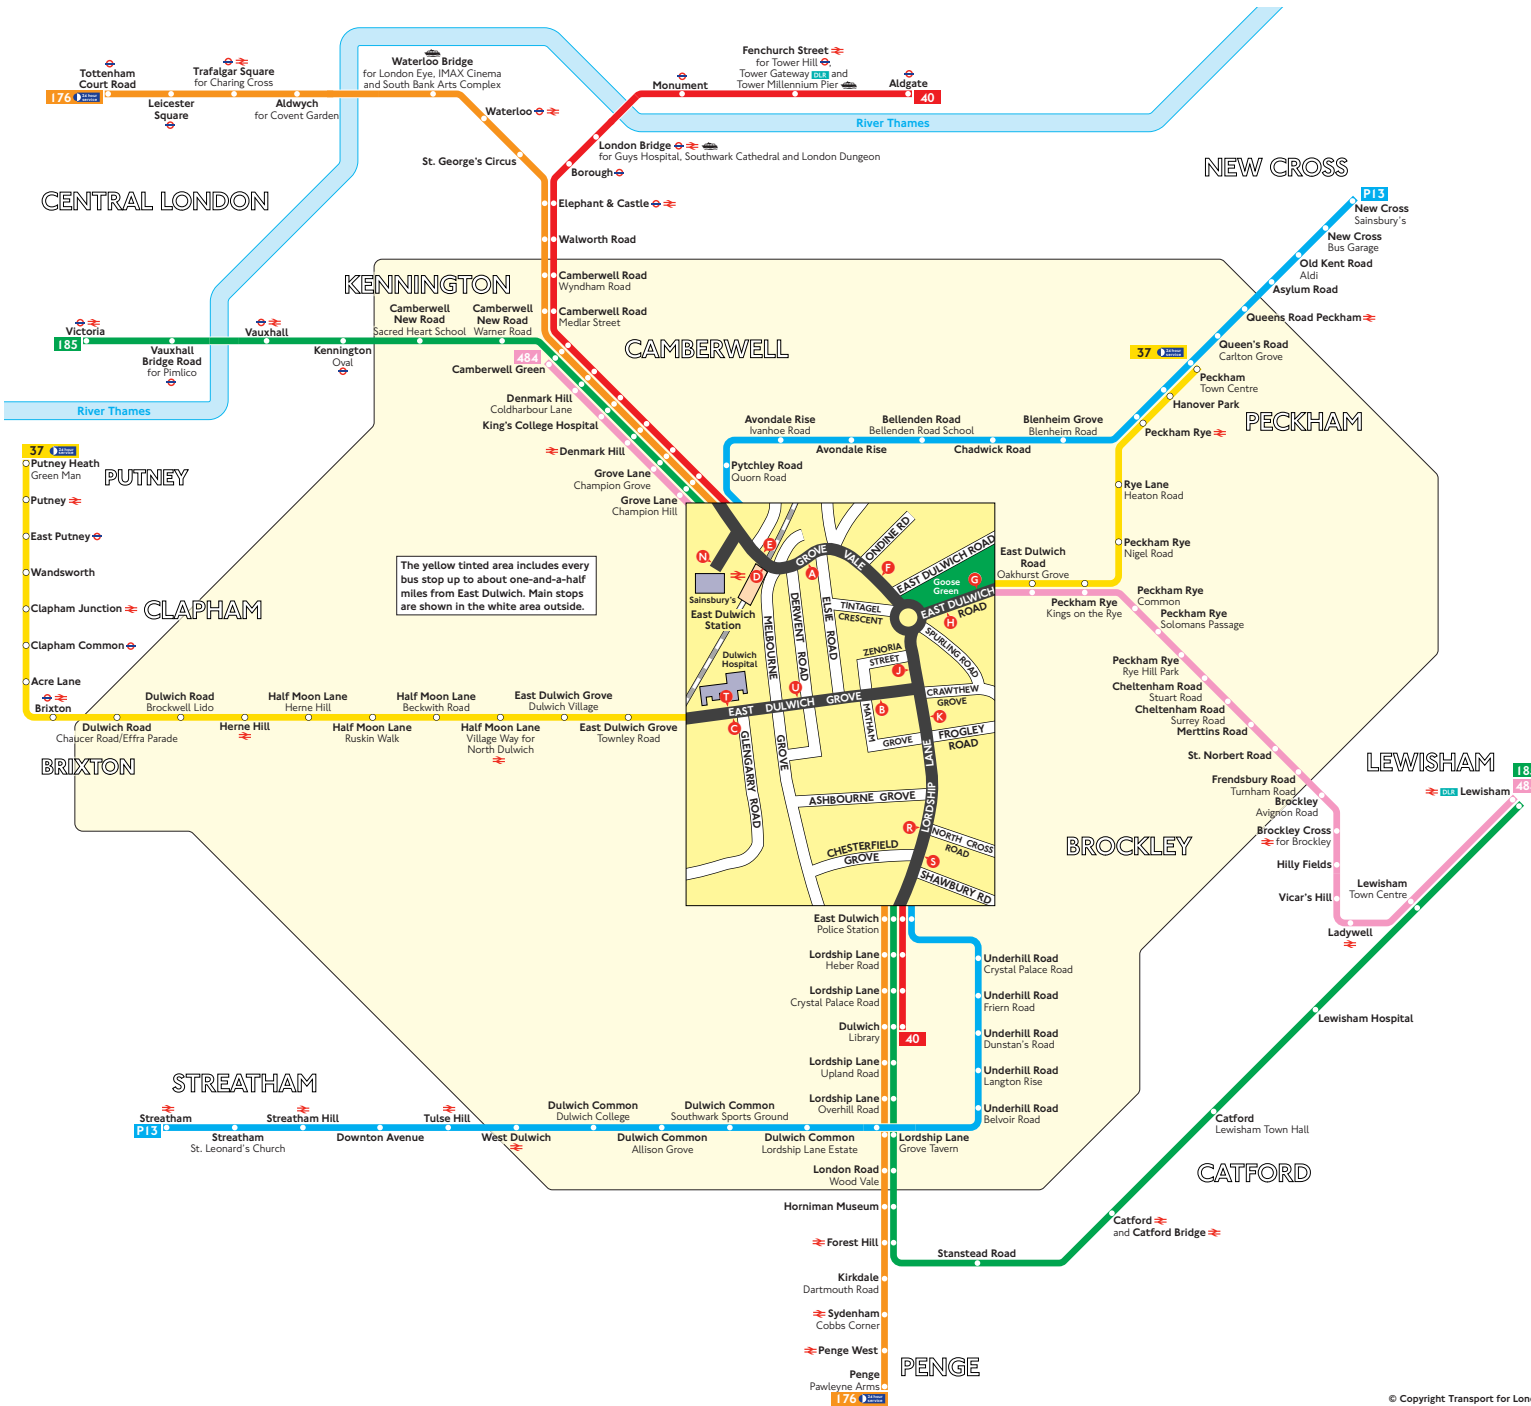

Buses from East Dulwich

Key

1. Connections with Underground
   - Connections with National Rail
   - Connections with Docklands Light Railway
   - Connections with river boats
2. Red discs show the bus stop you need for your chosen bus service. The disc **A** appears on the top of the bus stop in the street (see map of town centre in centre of diagram).

Route finder

Day buses including 24-hour routes

Bus route	Towards	Bus stops
37	Peckham	G J T U
	Putney Heath	B C H
40	Aldgate	A D J R
	Dulwich	E F K S
176	Penge	E F K S
	Tottenham Court Road	A D J R
185	Lewisham	E F K S
	Victoria	A D J R
484	Camberwell Green	A D H
	Lewisham	E F G
P13	New Cross	A D J N R
	Streatham	E F K N S